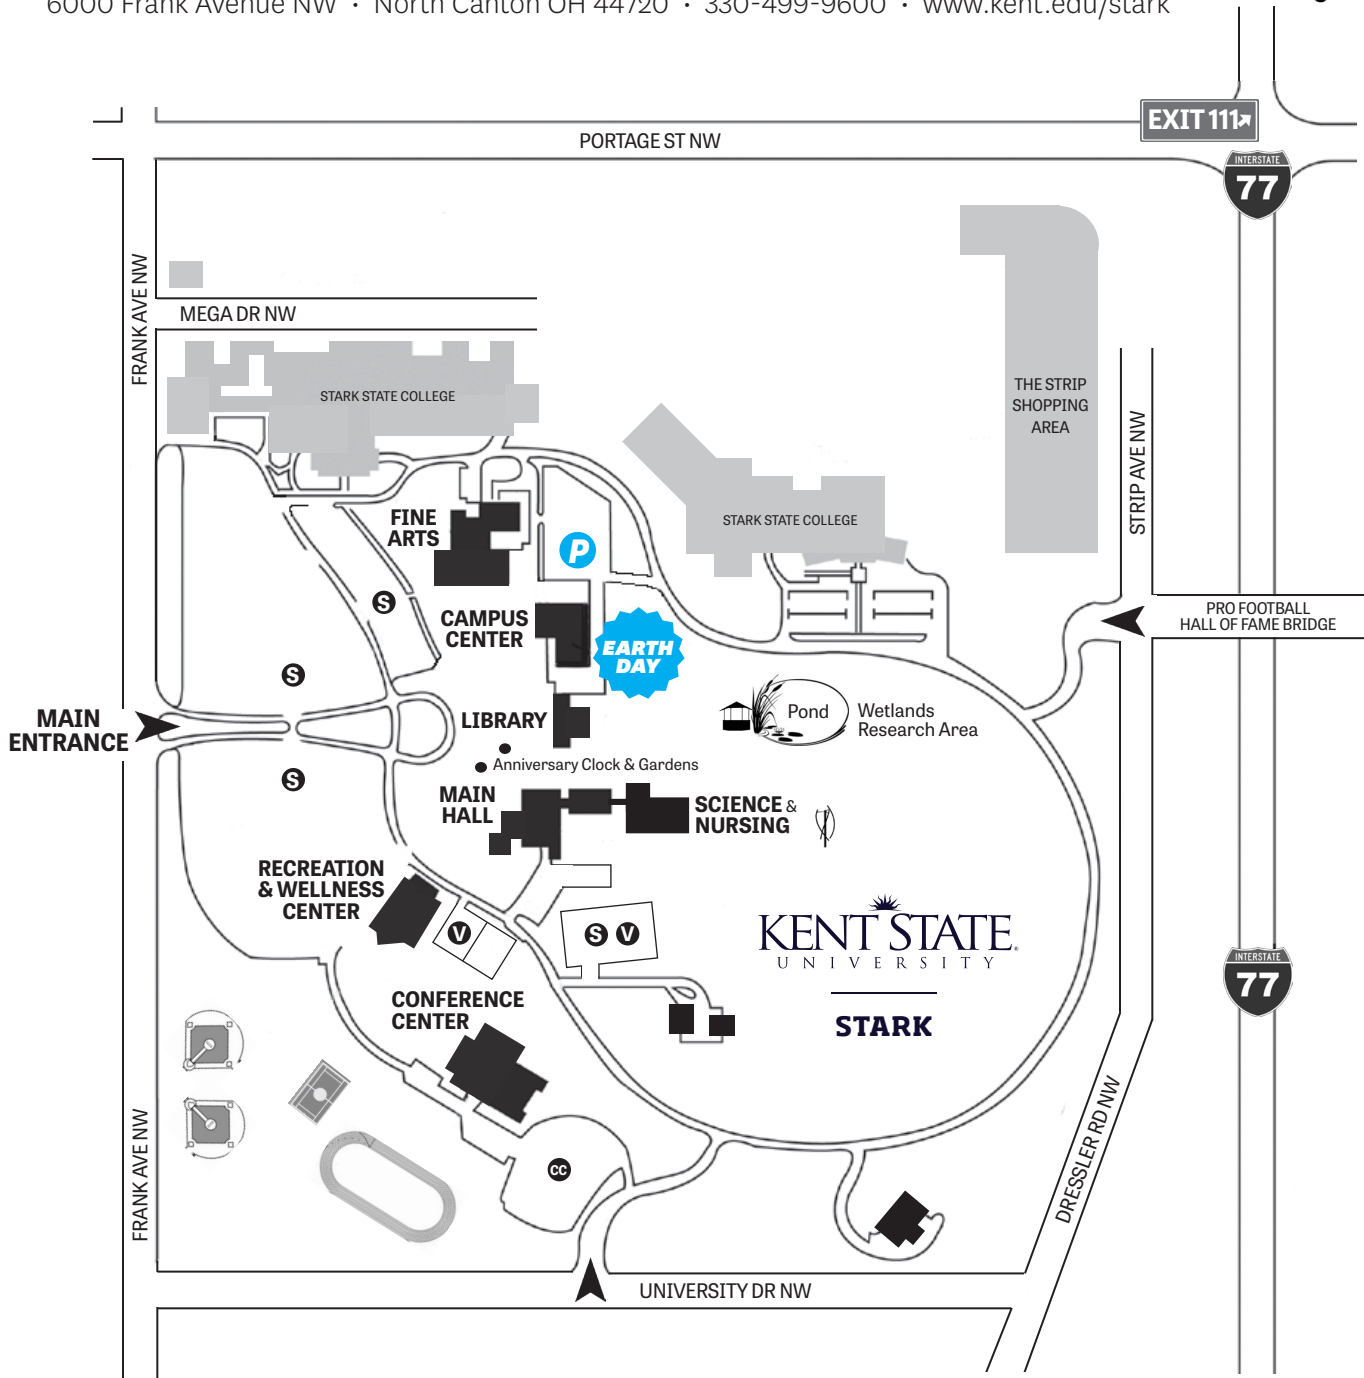

KENT STATE UNIVERSITY AT STARK

6000 Frank Avenue NW • North Canton OH 44720 • 330-499-9600 • www.kent.edu/stark

- ▲ CAMPUS ENTRY POINTS
- Ⓢ STUDENT PARKING
- Ⓥ VISITOR PARKING
- ⓐ CONFERENCE CENTER PARKING

Handicapped parking is well-marked and available throughout campus.

FROM AREAS NORTH OF CANTON:

- I-77 south to exit 111 - Portage St.
- Turn right on Portage St.
- At the 3rd traffic light, turn left on Frank Ave.
- Proceed one-half mile on Frank Ave.
- Main entrance is at the 2nd traffic light.

FROM AREAS SOUTH OF CANTON:

- I-77 north to exit 111 - Portage St.
- Turn left on Portage St.
- At the 4th traffic light, turn left on Frank Ave.
- Proceed one-half mile on Frank Ave.
- Main entrance is at the 2nd traffic light.

To Conference Center: On Frank Ave., proceed to 3rd traffic light and turn left on University Dr.