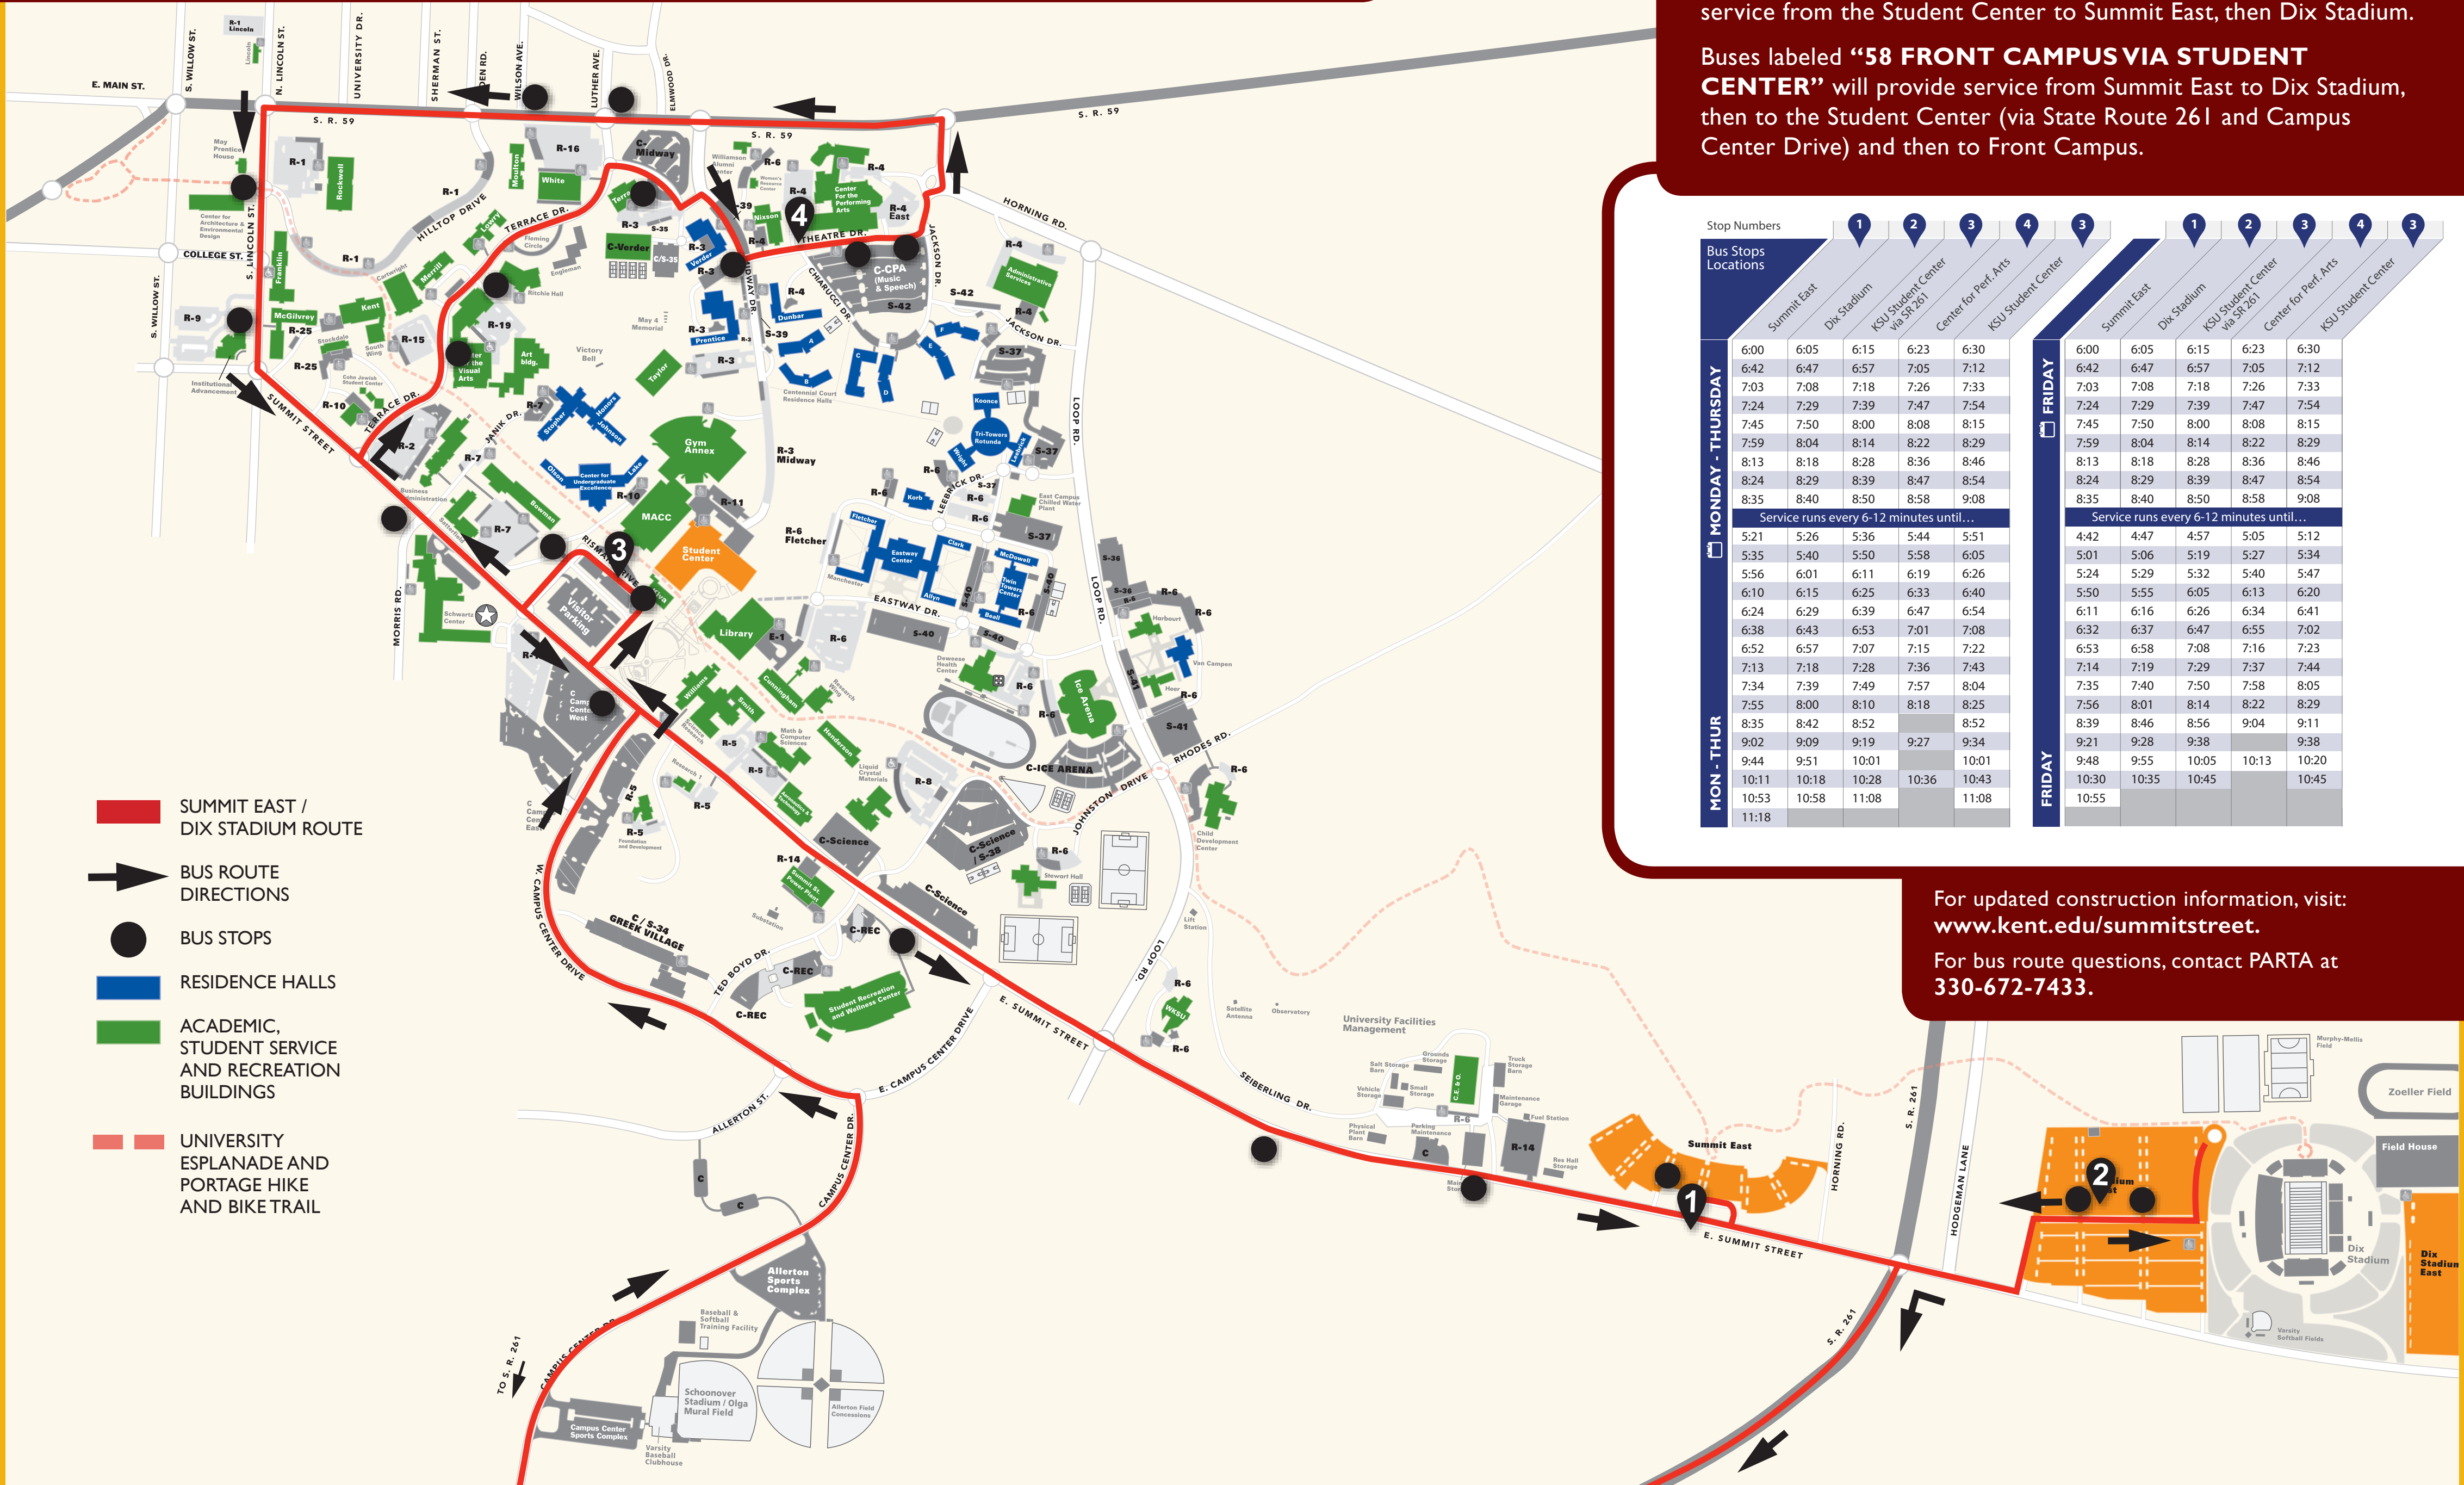

# SUMMIT EAST/STADIUM ROUTE CHANGE

- █ SUMMIT EAST / DIX STADIUM ROUTE
- ➔ BUS ROUTE DIRECTIONS
- BUS STOPS
- RESIDENCE HALLS
- ACADEMIC, STUDENT SERVICE AND RECREATION BUILDINGS
- - - UNIVERSITY ESPLANADE AND PORTAGE HIKE AND BIKE TRAIL

Buses labeled “59 STADIUM VIA SUMMIT EAST” will provide service from the Student Center to Summit East, then Dix Stadium.

Buses labeled “58 FRONT CAMPUS VIA STUDENT CENTER” will provide service from Summit East to Dix Stadium, then to the Student Center (via State Route 261 and Campus Center Drive) and then to Front Campus.

For updated construction information, visit: [www.kent.edu/summitstreet](http://www.kent.edu/summitstreet).  
For bus route questions, contact PARTA at 330-672-7433.