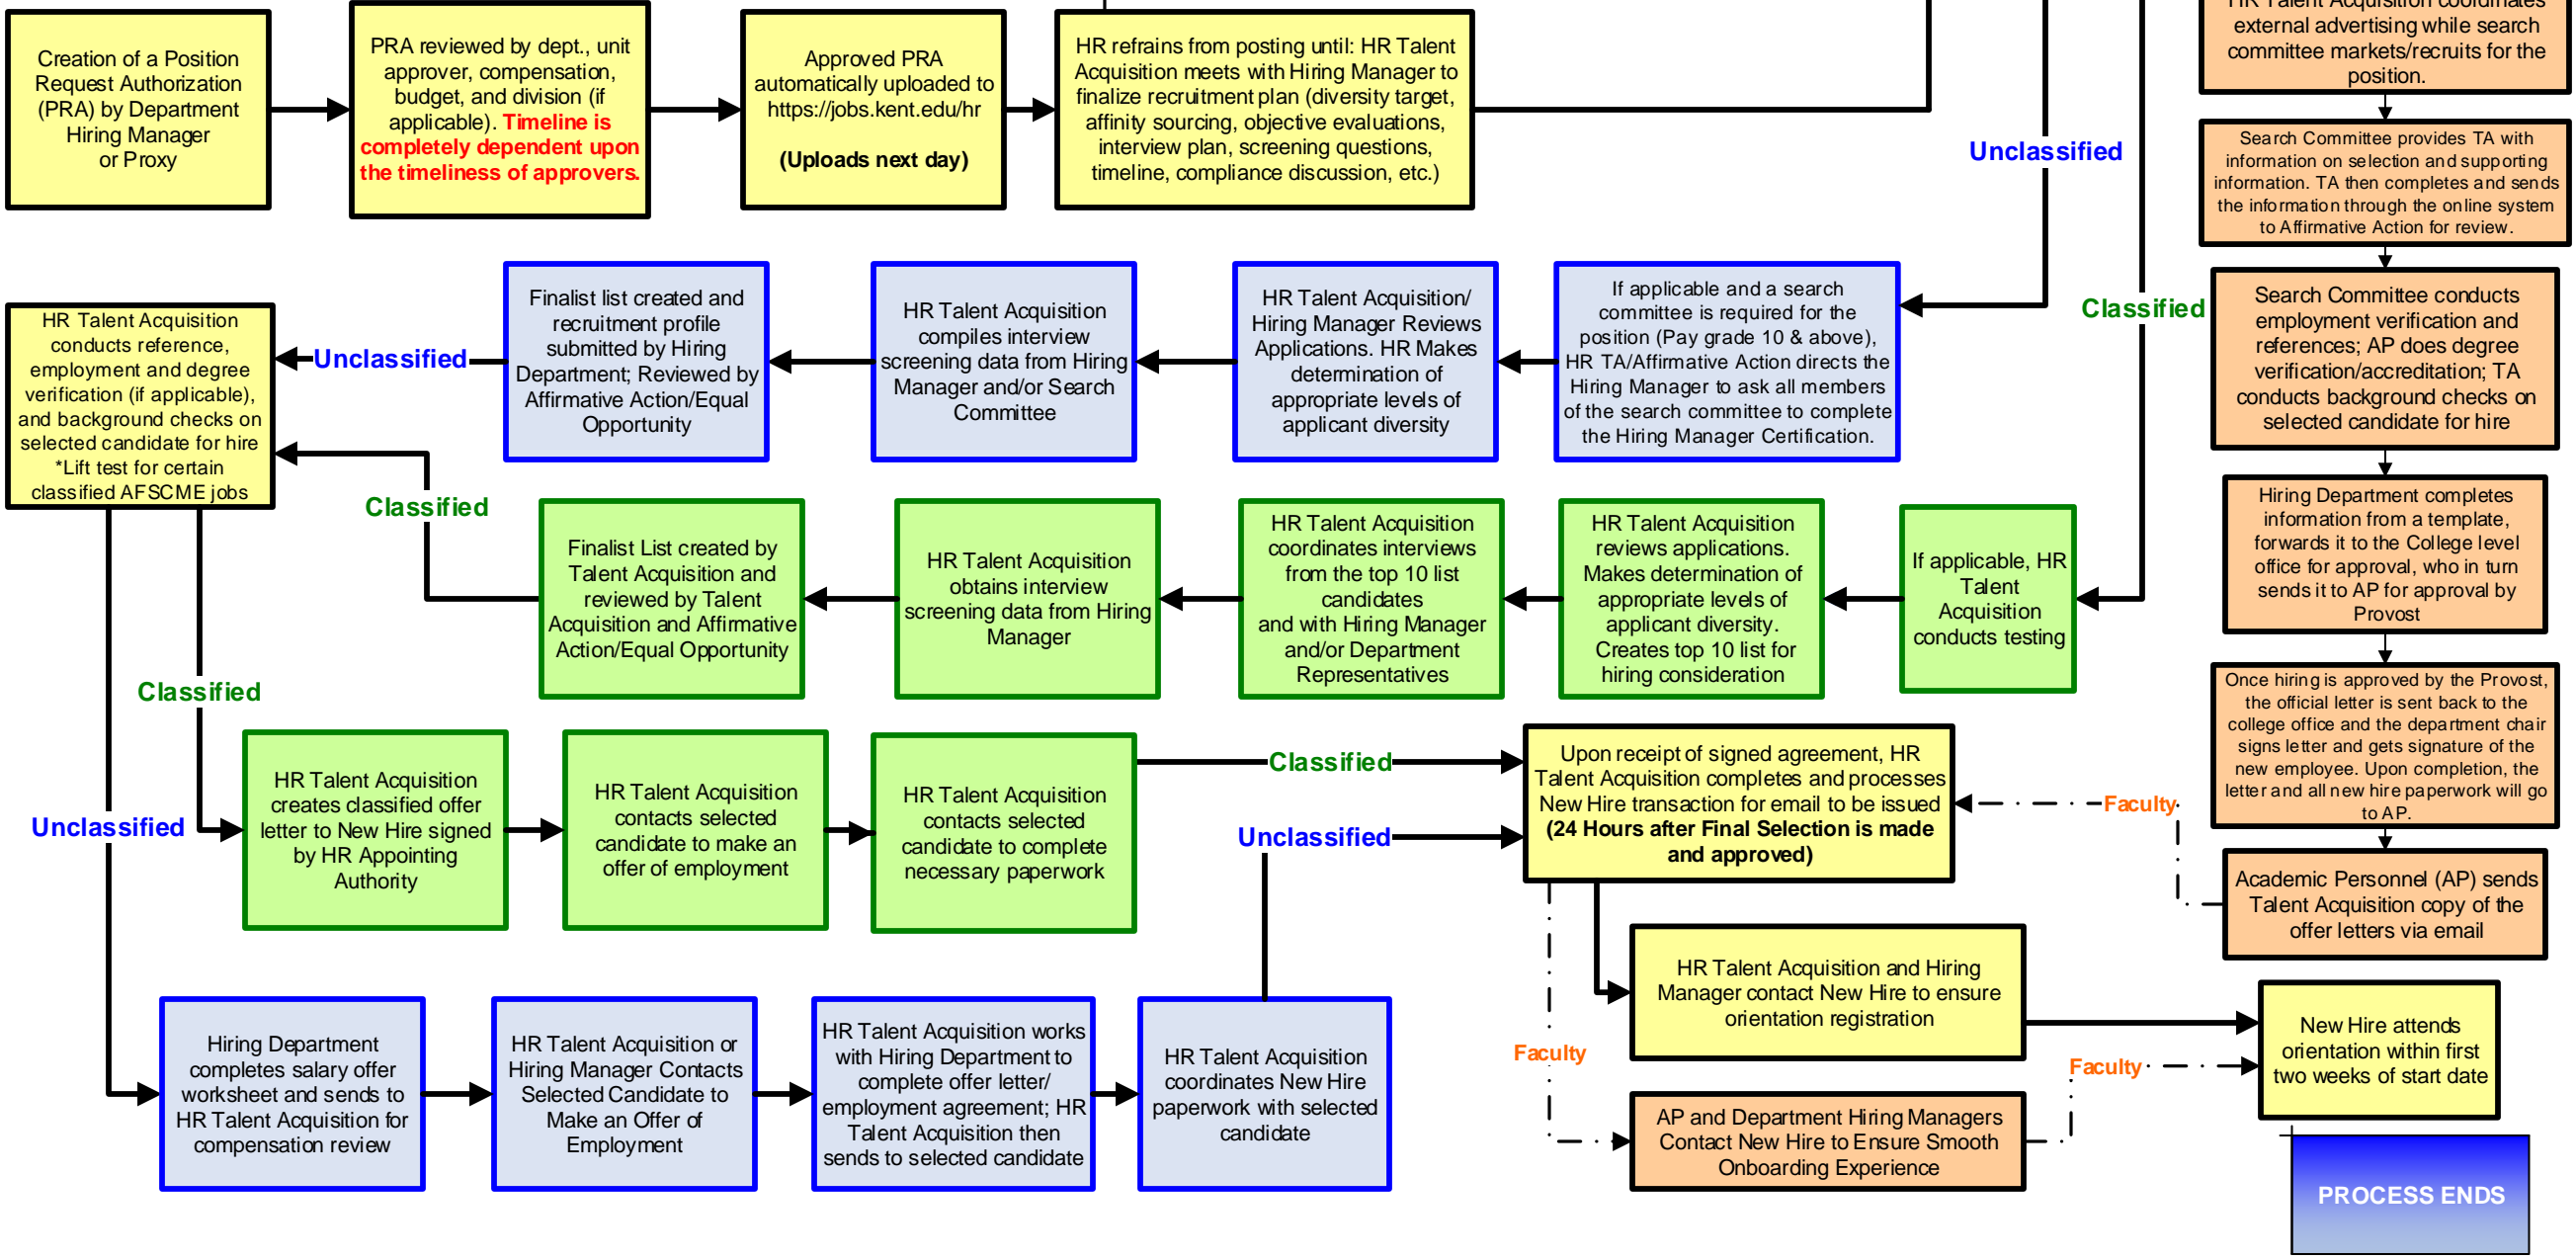

Kent State University Hiring Process Workflow

4.2 updated 11/06/2015

PROCESS BEGINS

PROCESS ENDS